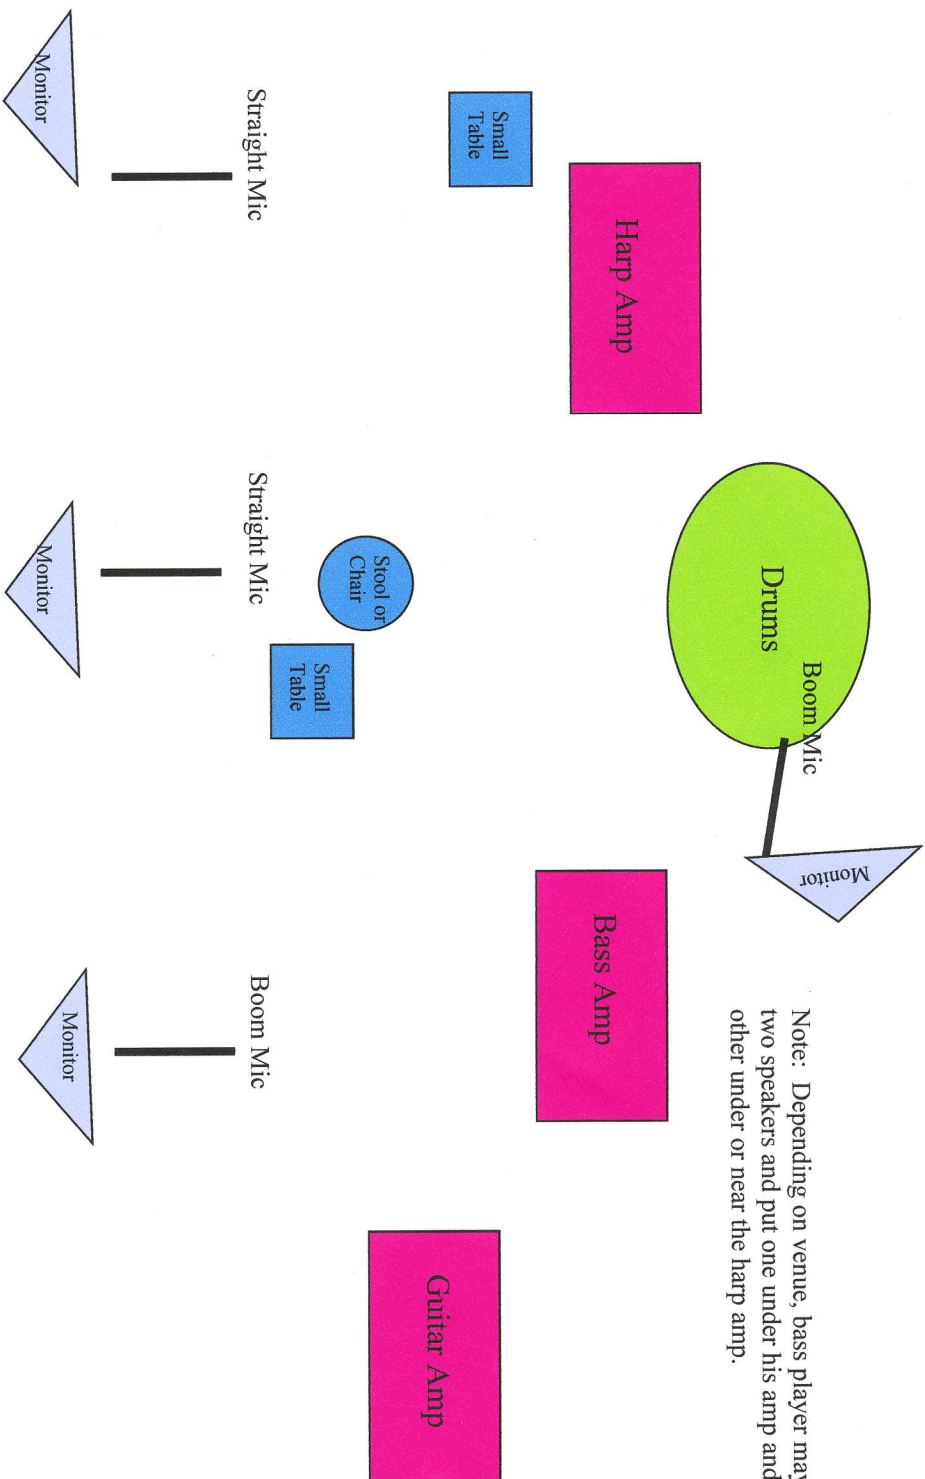

Featuring  
**DEB CLEVELAND**

### STAGE PLOT WITHOUT KEYBOARDS

Note: Depending on venue, bass player may use two speakers and put one under his amp and put the other under or near the harp amp.