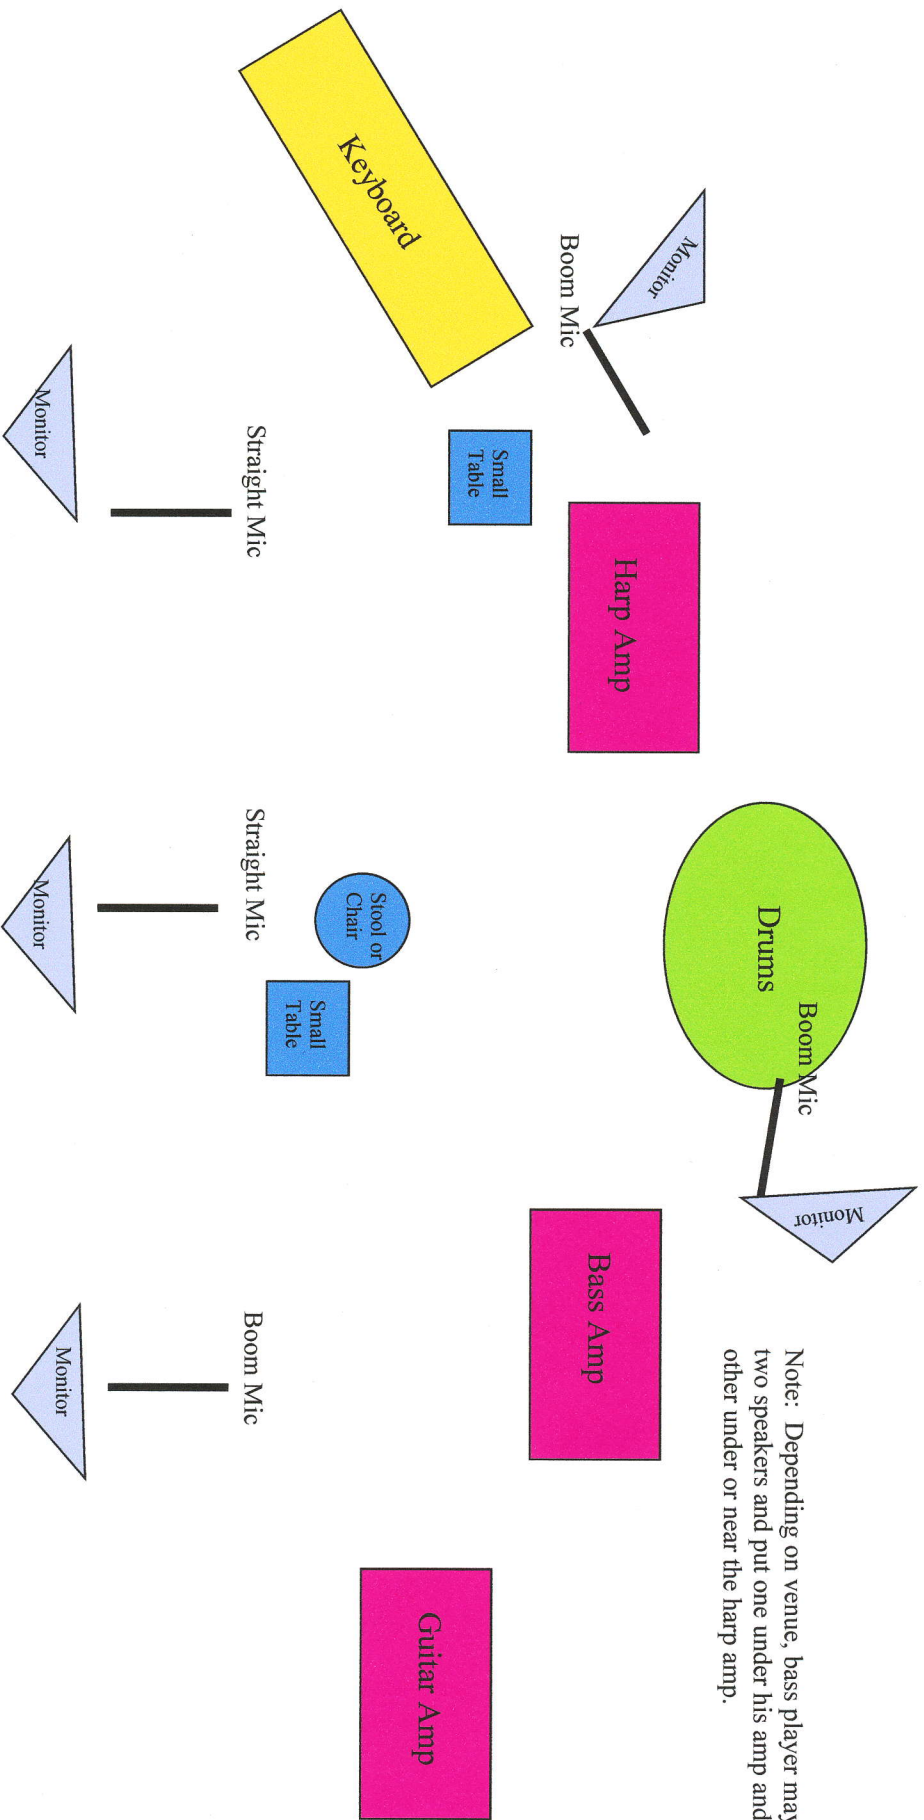

The Vipers

Featuring
DEB CLEVELAND

STAGE PLOT WITH KEYBOARDS

Note: Depending on venue, bass player may use two speakers and put one under his amp and put the other under or near the harp amp.